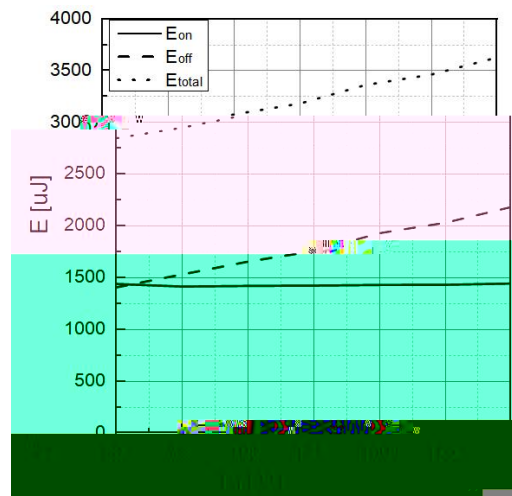

Performance:

-
-

Features:

-
-

Symbol	Parameter	Test condition	Values			Unit
			Min.	Typ.	Max.	
		μ				

Symbol

Parameter

Tes

Typical performance characteristics

Typical performance characteristics

Typical performance characteristics

Package dimension

Items	Values(mm)	
ΦP		

Disclaimer