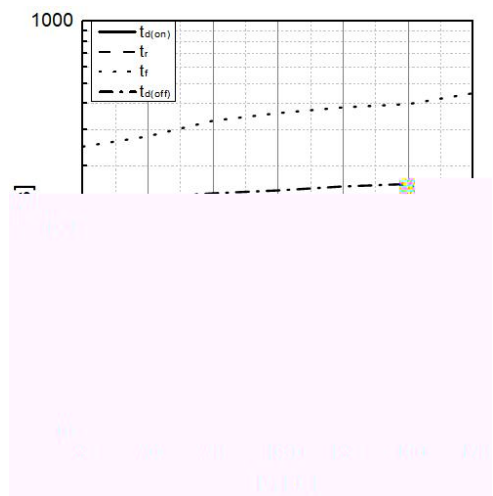

Performance:

-
-

Features:

-
-

Symbol	Parameter	Test condition	Values			Unit
			Min.	Typ.	Max.	
		μ				

Symbol

Parameter

Tes

Typical performance characteristics

Typical performance characteristics

Typical performance characteristics

Package dimension

Items	Values(mm)	
ΦP		

Disclaimer