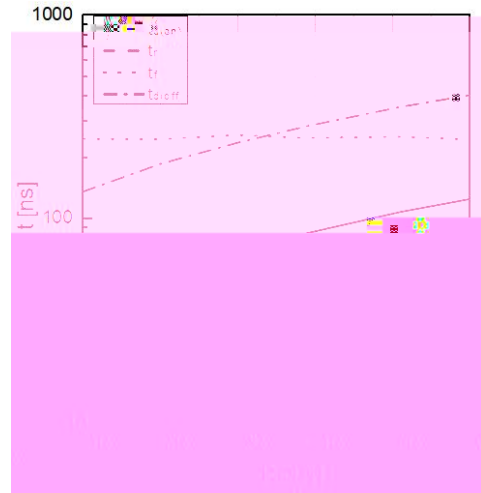

Typical performance characteristics