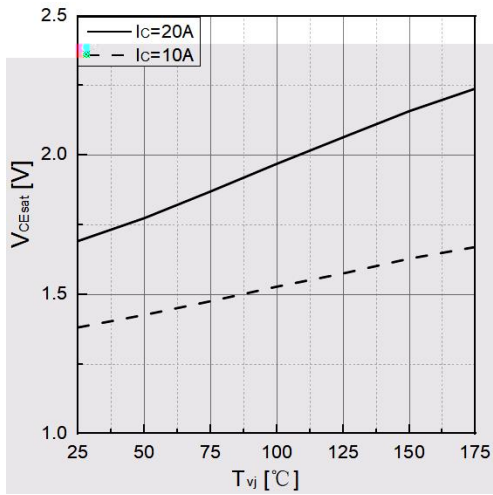

Performance:

-
-

Features:

-
-

Symbol	Parameter	Test condition	Values			Unit
			Min.	Typ.	Max.	
		μ				

Symbol

Parameter

Tes

Typical performance characteristics

Typical performance characteristics

Typical performance characteristics

Package dimension

Items	Values(mm)	
ΦP		

Disclaimer