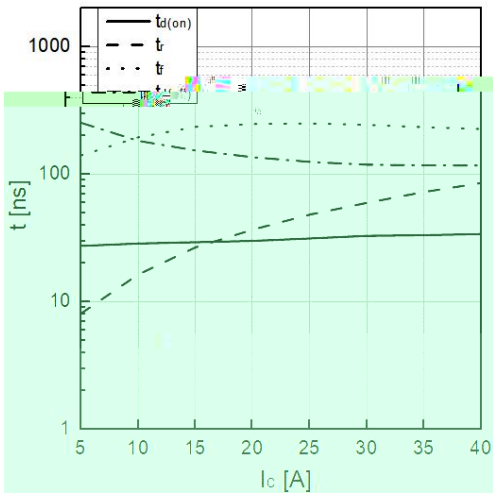

Performance:

-
-

Features:

-
-

Symbol	Parameter	Test condition	Values			Unit
			Min.	Typ.	Max.	
		μ				

Symbol

Parameter

Tes

Typical performance characteristics

Typical performance characteristics

Typical performance characteristics

Package dimension

Items	Values(mm)	
ΦP		

Disclaimer