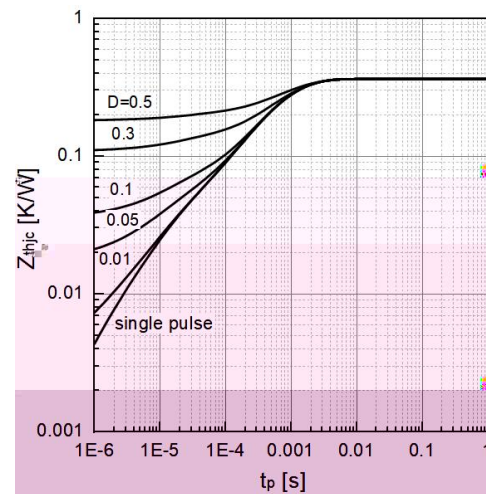

Performance:

-
-

Features:

-
-

Symbol	Parameter	Test condition	Values			Unit
			Min.	Typ.	Max.	
		μ				

Symbol

Parameter

Tes

Typical performance characteristics

Typical performance characteristics

Typical performance characteristics

Package dimension

Items	Values(mm)	
ΦP		

Disclaimer