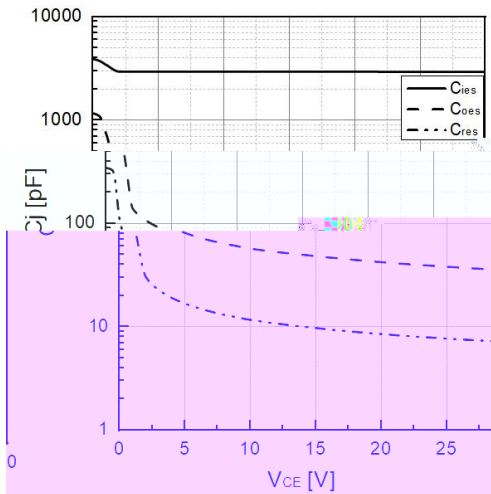

Performance:

-
-

Features:

-
-

Symbol	Parameter	Test condition	Values			Unit
			Min.	Typ.	Max.	
		μ				

Symbol

Parameter

Tes

Typical performance characteristics

Typical performance characteristics

Typical performance characteristics

Package dimension

Items	Values(mm)	
ΦP		

Disclaimer