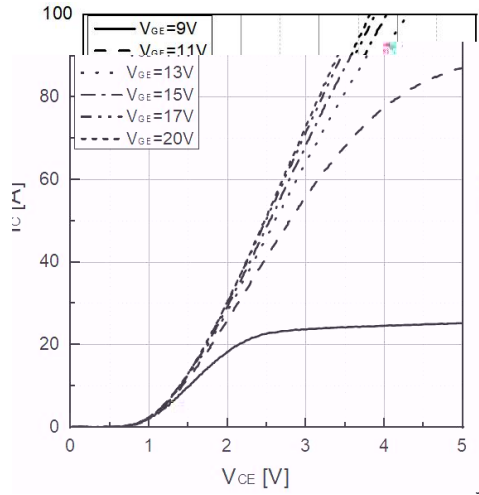

Typical performance characteristics