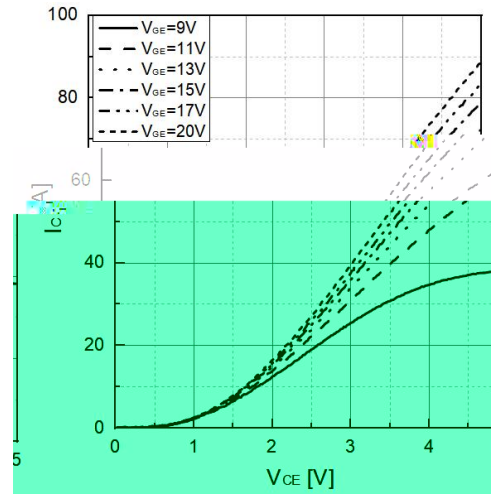

Performance:

-
-

Features:

-
-

Symbol	Parameter	Test condition	Values			Unit
			Min.	Typ.	Max.	
		μ				

Symbol

Parameter

Tes

Typical performance characteristics

Typical performance characteristics

Typical performance characteristics

Package dimension

Items	Values(mm)	
ΦP		

Disclaimer