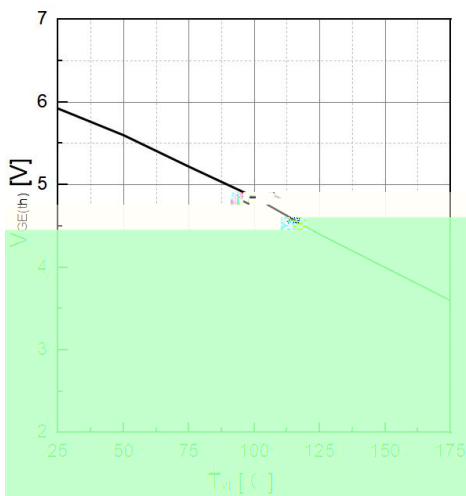

Performance:

-
-

Features:

-
-

Symbol	Parameter	Test condition	Values			Unit
			Min.	Typ.	Max.	
		μ				

Symbol

Parameter

Tes

Typical performance characteristics

Typical performance characteristics

Typical performance characteristics

Package dimension

Items	Values(mm)	
ΦP		

Disclaimer