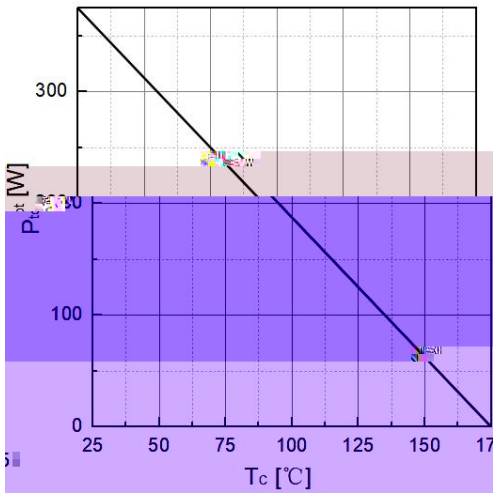

Performance:

-
-

Features:

-
-

Symbol	Parameter	Test condition	Values			Unit
			Min.	Typ.	Max.	
		μ				

Symbol

Parameter

Tes

Typical performance characteristics

Typical performance characteristics

Typical performance characteristics

Package dimension

Items	Values(mm)	
ΦP		

Disclaimer