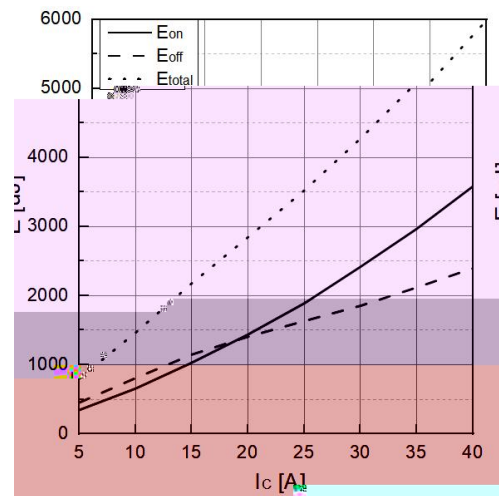

Performance:

-
-

Features:

-
-

Symbol	Parameter	Test condition	Values			Unit
			Min.	Typ.	Max.	
		μ				

Symbol

Parameter

Tes

Typical performance characteristics

Typical performance characteristics

Typical performance characteristics

Package dimension

Items	Values(mm)	
ΦP		

Disclaimer