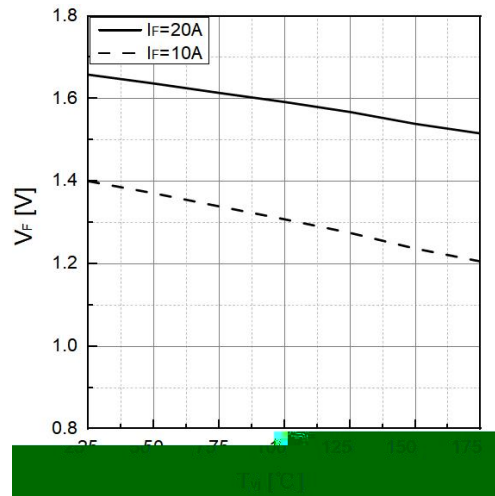

Performance:

-
-

Features:

-
-

Symbol	Parameter	Test condition	Values			Unit
			Min.	Typ.	Max.	
		μ				

Symbol

Parameter

Tes

Typical performance characteristics

Typical performance characteristics

Typical performance characteristics

Package dimension

Items	Values(mm)	
ΦP		

Disclaimer